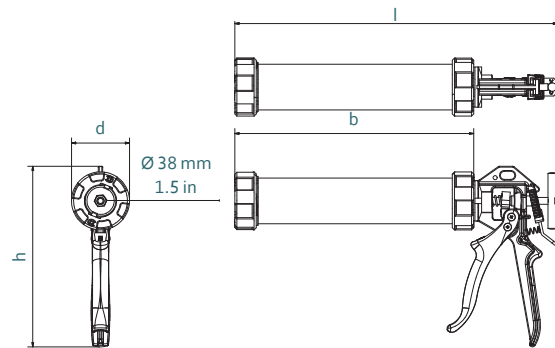

- Weight: 0.9–1.1 kg / 2.0–2.3 lbs
- Barrel Length: 236–389 mm / 9.3–15.3 in
- Maximum Thrust: 2.5 kN
- Handle Material: Epoxy Coated Aluminum
- Barrel Material: Anodized Aluminum
- Barrel Type: Anodized Aluminum / Clear Plastic
- Cartridge Capacity: 310 mL (10.5 oz), 400 mL (13.5 oz)
- Sachet Capacity: 310 mL (10.5 oz), 400 mL (13.5 oz), 600 mL (20.3 oz)
- Mechanical Advantage Ratio: (12:1)
- Standard Color: Black/Grey
- Nozzle Dimension: Ø 38 mm / 1.5 in
- Customized versions on demand

DIMENSIONS (MM/IN)

product	height (h)	length (l)	depth (d)	barrel (b)
Combi 310	213 / 8.4	337 / 13.3	69 / 2.7	236 / 9.3
Combi 400	213 / 8.4	381 / 14.7	69 / 2.7	282 / 11.1
Combi 600	213 / 8.4	488 / 19.0	69 / 2.7	389 / 15.3