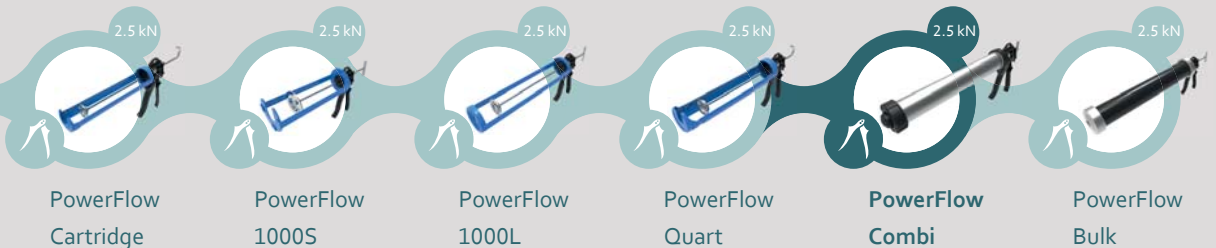

POWERFLOW™ COMBI

310–600 ML CARTRIDGE & SACHET DISPENSER

Model shown: PowerFlow Combi 600 mL

FEATURES

- High quality epoxy coated cast aluminum handle
- Anodized aluminum barrel
- Switchable Pressure Relief Device (PRD)
- Contoured handle and trigger grip

BENEFITS

- Lightweight and highly durable
- Easily converted from cartridge to sachet
- Prevents material run-on
- For ease of use

APPLICATIONS

PRODUCT BY RANGE

PowerFlow
Cartridge

PowerFlow
1000S

PowerFlow
1000L

PowerFlow
Quart

PowerFlow
Combi

PowerFlow
Bulk

THE POWERFLOW COMBI 1-COMPONENT MANUAL DISPENSER DESIGNED FOR USE WITH LOW TO MEDIUM VISCOSITY SEALANTS AND COMPATIBLE WITH BOTH CARTRIDGES AND SACHETS.

SPECIFICATIONS

- Weight: 0.9–1.1 kg / 2.0–2.3 lbs
- Barrel Length: 236–389 mm / 9.3–15.3 in
- Maximum Thrust: 2.5 kN
- Handle Material: Epoxy Coated Aluminum
- Barrel Material: Anodized Aluminum
- Barrel Type: Anodized Aluminum / Clear Plastic
- Cartridge Capacity: 310 mL (10.5 oz), 400 mL (13.5 oz)
- Sachet Capacity: 310 mL (10.5 oz), 400 mL (13.5 oz), 600 mL (20.3 oz)
- Mechanical Advantage Ratio: (12:1)
- Standard Color: Black/Grey
- Nozzle Dimension: Ø 38 mm / 1.5 in
- Customized versions on demand